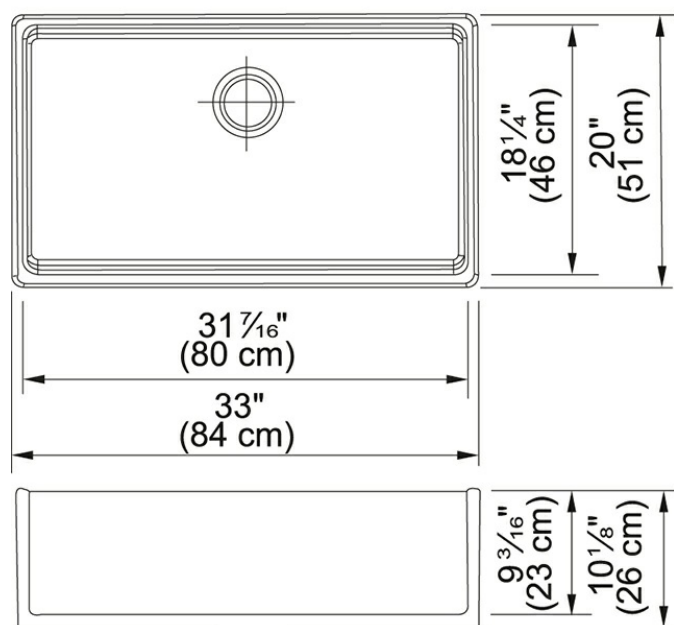

Product Picture

Product Dimensions

Length overall	33"
Width overall	20"
Depth Overall	10 1/4"
Length of large bowl	31 7/16"
Width of large bowl	18 1/4"
Depth of large bowl	9 3/16"
Minimum Cabinet Size	33"

Technical Drawing

General Information

Type of Material	Fireclay
Number of Bowls	1
Where to buy	Showroom

Article Numbers

FUN#	130.0079.638
US Part Number	FHK710-33WH